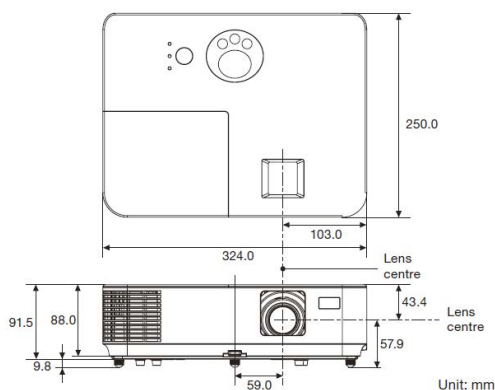

Cabinet Dimensions

Terminals

Remote Control (included accessory)

Options

Replacement lamp

NP45LP+

Throw Distance and Screen Size

Screen Size (W x H m)	Throw Distance (m)		Bottom Height (cm)
	Wide	Tele	
30" (0.61 × 0.46)	1.19	1.31	6.9
40" (0.81 × 0.61)	1.59	1.75	9.1
60" (1.22 × 0.91)	2.38	2.62	13.7
80" (1.63 × 1.22)	3.17	3.50	18.3
100" (2.03 × 1.52)	3.96	4.37	22.8
120" (2.44 × 1.83)	4.75	5.24	27.4
150" (3.05 × 2.29)	5.94	6.55	34.3
180" (3.66 × 2.74)	7.13	7.86	41.1
200" (4.06 × 3.05)	7.92	8.74	45.7
300" (6.10 × 4.57)	11.89	13.11	68.5