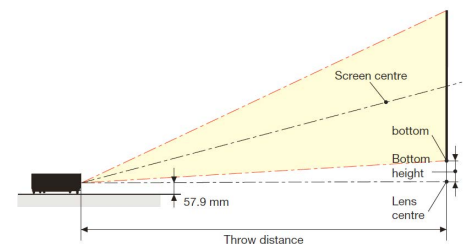

Cabinet Dimensions

Terminals

Remote Control (included accessory)

Options

Replacement lamp

NP45LP+

Throw Distance and Screen Size

Screen Size (W x H m)	Throw Distance (m)		Bottom Height (cm)
	Wide	Tele	
30" (0.61 × 0.46)	1.19	1.31	6.9
40" (0.81 × 0.61)	1.59	1.75	9.1
60" (1.22 × 0.91)	2.38	2.62	13.7
80" (1.63 × 1.22)	3.17	3.50	18.3
100" (2.03 × 1.52)	3.96	4.37	22.8
120" (2.44 × 1.83)	4.75	5.24	27.4
150" (3.05 × 2.29)	5.94	6.55	34.3
180" (3.66 × 2.74)	7.13	7.86	41.1
200" (4.06 × 3.05)	7.92	8.74	45.7
300" (6.10 × 4.57)	11.89	13.11	68.5