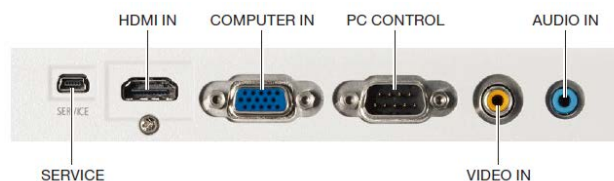

Specifications

Model	NP - VE304XG	NP - VE304G
Method	Reflection by single DMD chip	
Resolution*1	1,024 × 768 (XGA)	800 × 600 (SVGA)
Lens	Manual zoom (×1.1) / Manual focus, F = 2.41 - 2.55, f = 21.8 - 24.0 mm, Throw ratio = 1.95 - 2.15	
Light source (Lamp)	ECO mode	160 W
	ECO mode off	195 W
Lamp life*2	ECO mode	6,000 H
	ECO mode off	4,500 H
Image size	30 to 300 inches	
Light output *3 *4	ECO mode off	3500 Lumens
	ECO mode	Approx. 85% of ECO off
	Lumens (Eco off)	3500 Lumens
Quietness (ECO / ECO mode off)	30 dB / 34 dB	
Contrast ratio (white / black)*4	10,000:1 with dynamic contrast on	
Maximum resolution	Up to 1080p (1,920 × 1,080)	
Synchronization range	Horizontal	15 kHz to 100 kHz (RGB: 24 kHz or over)
	Vertical	50 Hz to 120 Hz (24 Hz: Blu-ray 24P)
Vertical keystone correction	Manual: ± Max 40 degrees	
Input terminals	Computer	Mini D-sub 15 pin × 1
	Video	RCA × 1
	HDMI	HDMI × 1
	Audio	Stereo mini jack × 1
Control terminals	D-sub 9 pin × 1	
USB port	Service × 1	
Built-in speaker	2 W monaural	
Usage environment	Operational temperature	5°C to 40°C, up to 80% humidity (no condensation)
	Storage temperature	-10°C to 50°C, up to 80% humidity (no condensation)
Power requirements	100 to 240 V AC, 50 Hz / 60 Hz	
Input current	2.5 A to 1.1 A	
Power consumption (100 to 130 V AC / 200 to 240 V AC)	ECO mode off	237 W / 232 W
	ECO mode	198 W / 192 W
	Standby (Normal)	0.23 W / 0.33 W
Dimensions (W × H × D)	324 × 101 × 250 mm	
	324 × 88 × 250 mm (not including protrusions)	
Weight	2.6 kg	
Accessories	Power cord, remote control, batteries, signal cable, CD-ROM (User's manual), quick guide.