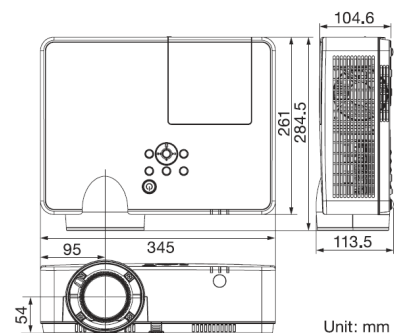

**General Specifications - ME Series**

		NP-ME403UG	NP-ME423WG	NP-ME383WG	NP-ME453XG
<b>Input/output connections</b>					
<b>USB Port</b>	Type A	1<USB> for USB Memory or Wireless LAN, 1.5A for external output			
	Type B	1<USB> for Service			
<b>LAN</b>	Wired LAN(PJ-45)	1<RJ45> 100Base-TX/10Base-T			
	Wireless LAN	Optional via USB type A <W-LAN>			
<b>Control Terminals</b>	PC Control	1 D-sub 9pin <PC Control> (4800/9600/19200/38400bps)			
<b>Built-In Speaker</b>		16W monaural			
<b>Environment</b>	Operational Temp.	41 to 104deg.F (5 to 40deg.C), 20 to 80% Humidity (Non-Condensing) (ECO mode selected automatically at 95°F to 104°F/35°C to 40°C)			
	Storage Temp.	14 to 122deg.F (-10 to 50deg.C), 20 to 80% Humidity (Non-Condensing)			
	Operational Altitude	0 to 3000 m (9,800 ft) Set [FAN MODE] to [HIGH ALTITUDE] when using the projector at altitudes approximately 5500 feet/1700 meters or higher.			
<b>Power Requirement</b>		100 to 240VAC, 50/60Hz			
<b>Input Current</b>		3.4-1.4A		3.3-1.3A	
<b>Power Consumption</b>	Normal (W)	315W(*4)/305W(*5)		'305W(*4)/293W(*5)	
	ECO1 (Normal ECO mode (W))	260W(*4)/255W(*5)		'250W(*4)/244W(*5)	
	ECO2<ECO mode (W)>	225W(*4)/220W(*5)		'215W(*4)/210W(*5)	
<b>Dimensions(W x H x D)</b>		345mm x 113.5mm x 284.5mm		345mm x 108.4mm x 261mm	
	Without protrusions			345mm x 104.6mm x 261mm	
<b>Net Weight</b>		3.7Kg		3.4Kg	
<b>Gross Dimensions (W x H x D)</b>		450mm x 200mm x 390mm			
<b>Gross Weight</b>		5.0Kg		4.6Kg	4.7Kg

\*The last digit may vary depending on the country of destination.

**Cabinet Dimensions**

NP-ME403UG

NP-ME423WG, NP-ME383WG, NP-ME453XG