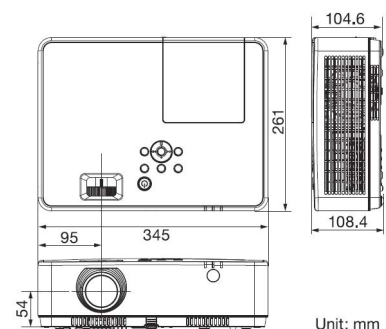

NP-ME423WG, NP-ME383WG, NP-ME453XG