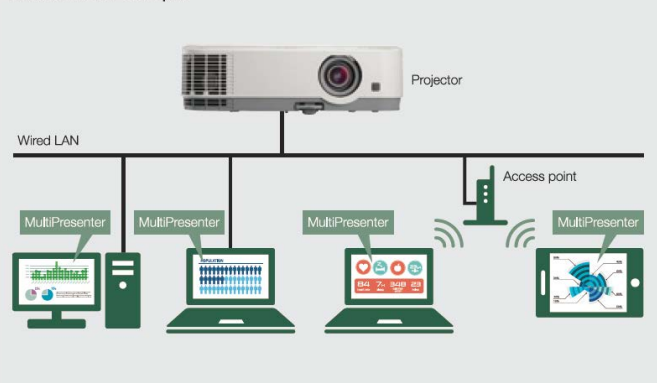

Mobile Version (Android/iOS)

You can transmit files, photos, camera images, files of web pages, and other information stored on Android or iOS devices via a wireless LAN.

- **Easy Connection**
  Input a 4-digit number (PIN code) for a network connection via wireless LAN.
- **Multiple devices (maximum of 16 screens)** can display at the same time and simultaneously display onto multiple receiving projectors.
- **Projector control**

Connection Example