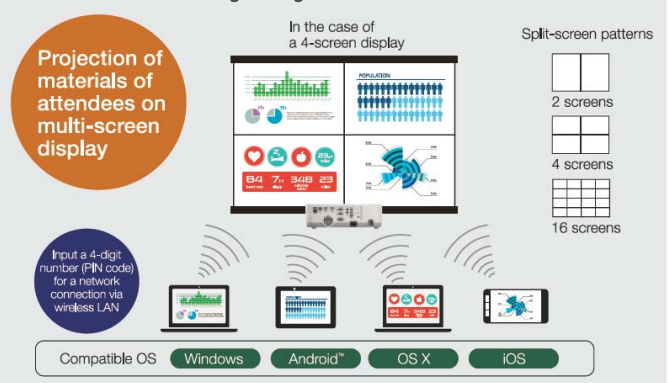

### MultiPresenter

MultiPresenter is application software that lets you display your device's screen (PC, tablet, smart phone, etc.) on the receiver projectors via wired or wireless LAN. MultiPresenter is free and available on Windows, Mac, iOS, and Android. MultiPresenter can send images from your various devices, which enables you to display real-time images with the internal camera or web pages on the smart devices in combination with a file sharing application.

#### Desktop Version (Win/Mac)

Computer audio and video data (audio can be transmitted only when using Windows) can be transmitted via a wireless or wired LAN.

- **Easy Connection**  
Input a 4-digit number (PIN code) for a network connection via wireless LAN.
- **Multiple devices (maximum of 16 screens)** can display at the same time and simultaneously display onto multiple receiving projectors.
- **Projector control**

#### Mobile Version (Android/iOS)

You can transmit files, photos, camera images, files of web pages, and other information stored on Android or iOS devices via a wireless LAN.

- **Easy Connection**  
Input a 4-digit number (PIN code) for a network connection via wireless LAN.
- **Multiple devices (maximum of 16 screens)** can display at the same time and simultaneously display onto multiple receiving projectors.
- **Projector control**

Connection Example

Wireless connection image using wireless LAN module