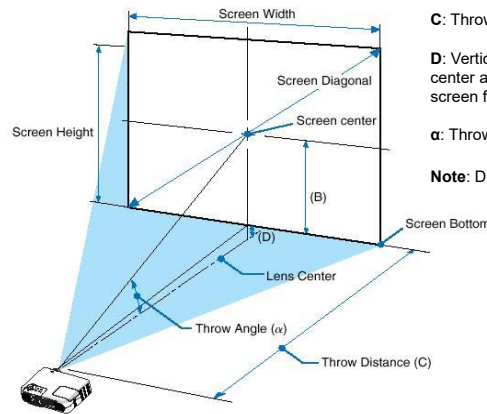

Screen Size	Screen Width	Screen Height	WUXGA			
			NP-ME403UG			
			Throw distance (C)		Height (D)	
			wide	tele		
inch	mm	mm	mm	mm	mm	
30	646.2	403.9	745	1240	-48	
40	861.6	538.5	1012	1670	-64	
60	1292.3	807.7	1545	2532	-95	
80	1723.1	1077.0	2079	3393	-127	
100	2153.9	1346.2	2612	4254	-159	
120	2584.7	1615.4	3145	5115	-191	
150	3230.9	2019.3	3945	6407	-238	
180	3877.0	2423.2	4745	7699	-286	
200	4307.8	2692.4	5278	8560	-318	
240	5169.4	3230.9	6345	10283	-381	
270	5815.6	3634.7	7145	11575	-429	
300	6461.7	4038.6	7945	12867	-477	

Distance Chart

B: Vertical distance between lens center and screen center

C: Throw distance

D: Vertical distance between lens center and bottom of screen (top of screen for desktop)

α: Throw angle

Note: Distances may vary +/-5%

All rights reserved in favour of their respective owners. All hardware and software names are brand names and/or registered trademarks of the respective manufacturers. All specifications are subject to change without notice.

Talk to us about your needs today. Contact us at +65 6273 8333 or multimedia@nec.com.sg

SINGAPORE
NEC Asia Pacific Pte Ltd
(Regional Headquarters)
sg.nec.com

Scan the QR code to head to our APAC site for more information on our solutions and products. Follow us on these platforms for updates.